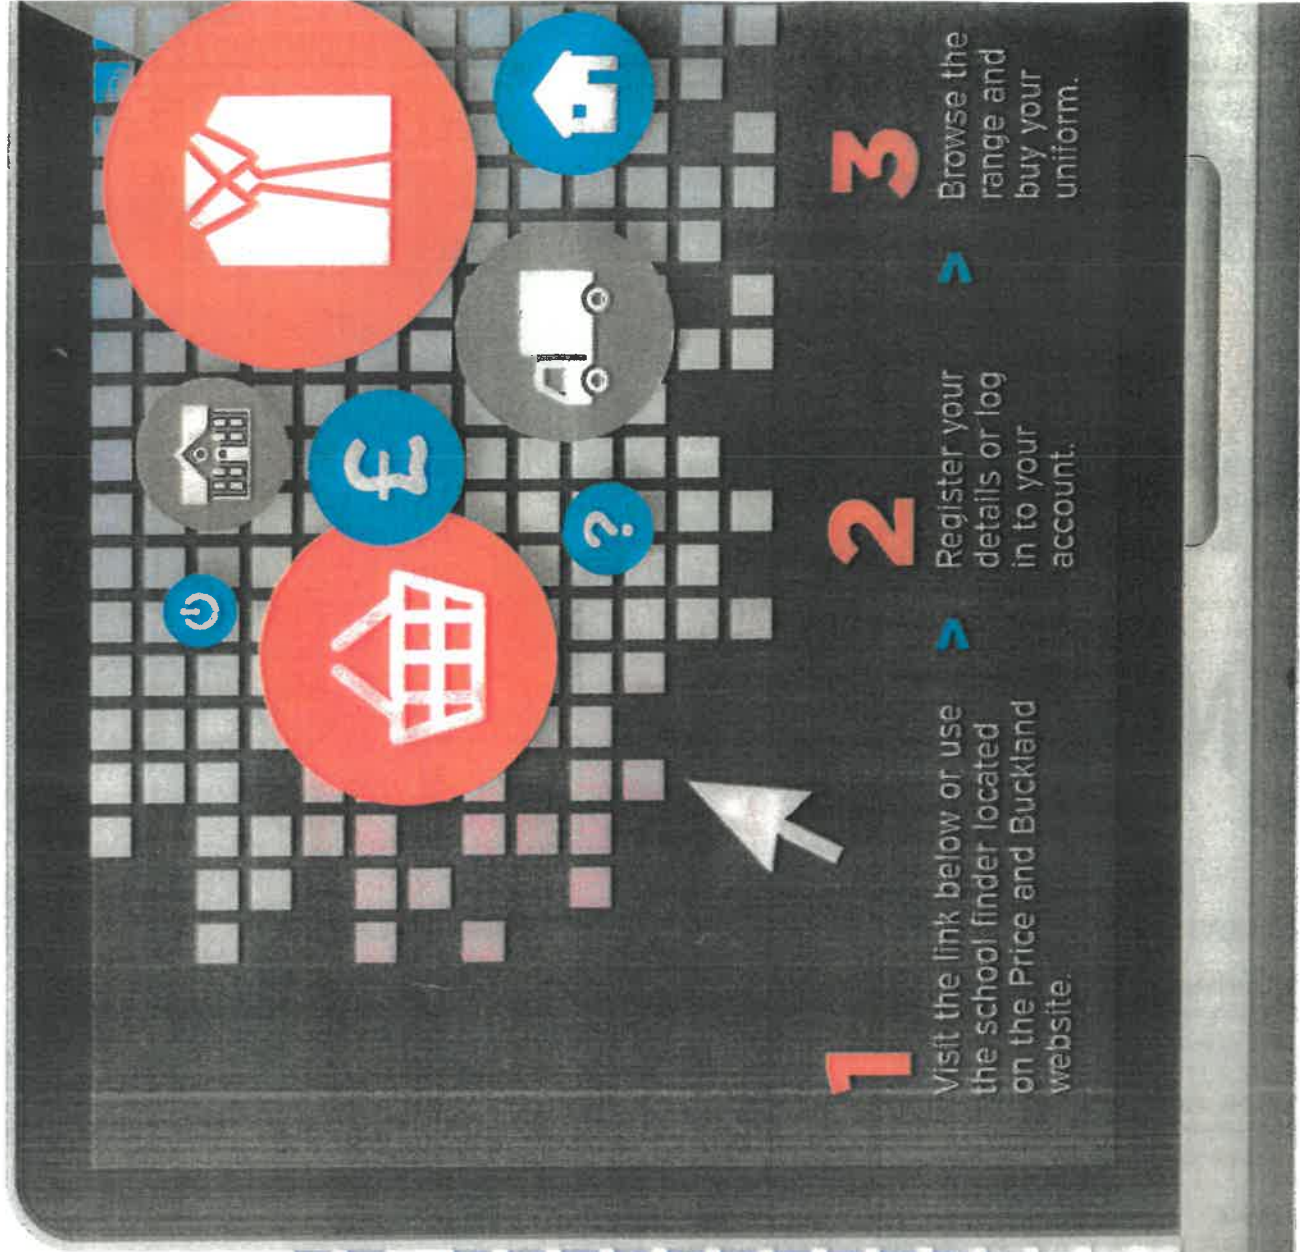

1

Visit the link below or use the school finder located on the Price and Buckland website.

2

Register your details or log in to your account.

3

Browse the range and buy your uniform.

www.pbparentsonline.co.uk/suffieldpark